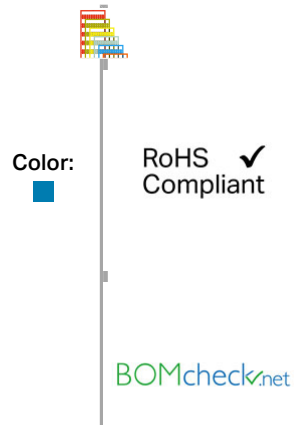

Data sheet | Item number: 794-602/000-006

WMB marking card; as card; MARKED; 61 ... 70 (10x); stretchable 5 - 5.2 mm;

Vertical marking; snap-on type

794-602/000-006

Data

Technical Data

Color	blue
Marking	61 ... 70 (10x)
Printing direction	Vertical marking
Color of marking	black
Marking type	Digits
Konfektionierung	10 strips with 10 markers per card
Marker width	5 mm
Marker width (max.)	5.2 mm
Fire load	0.27 MJ